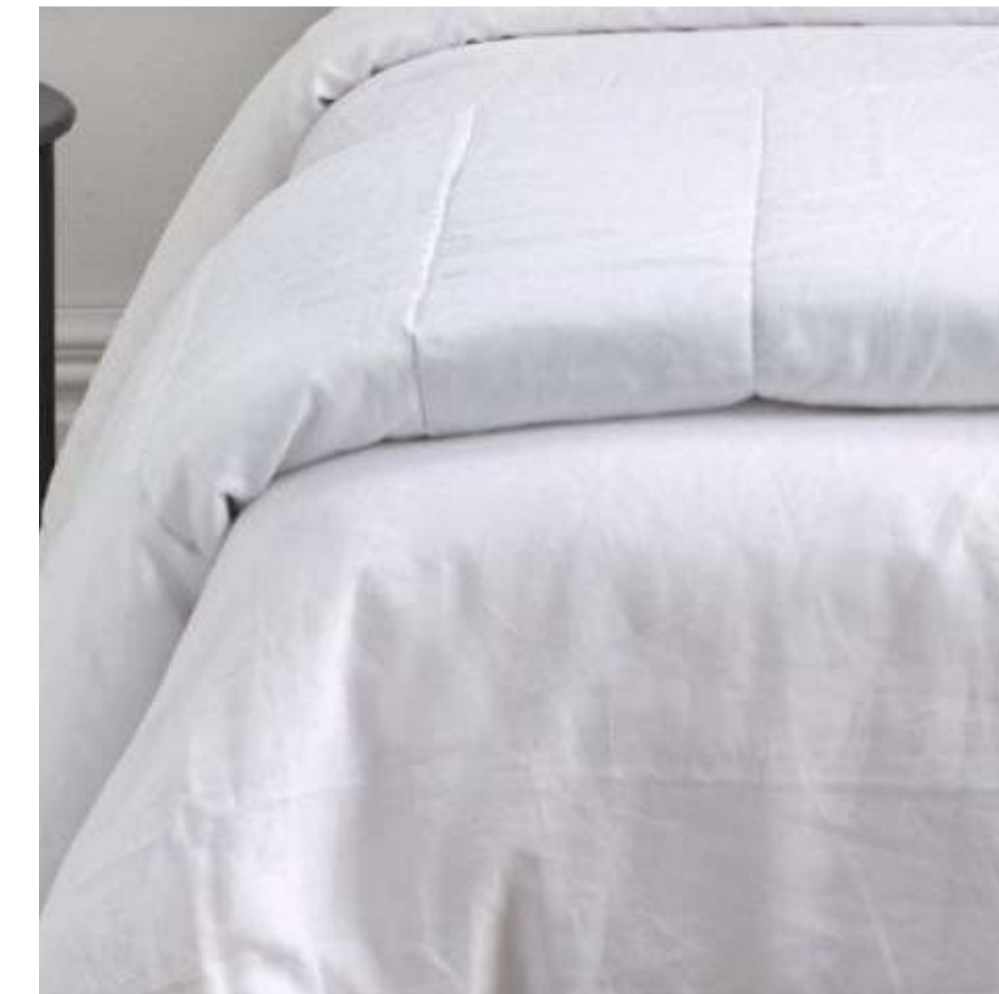

DUVET COVER

M/s. VIBI FABRIC
3/33, ANNAMALAI NAGAR LNS POST
ANNDANKOVIL EAST, KARUR,
Tamil Nadu, 639001

GST # :33BGKPS1138N1Z1

CELL : 9786245466/9944607459/8438057358

www.vibifabric.com

vibifabric@gmail.com/ info@vibifabric.com